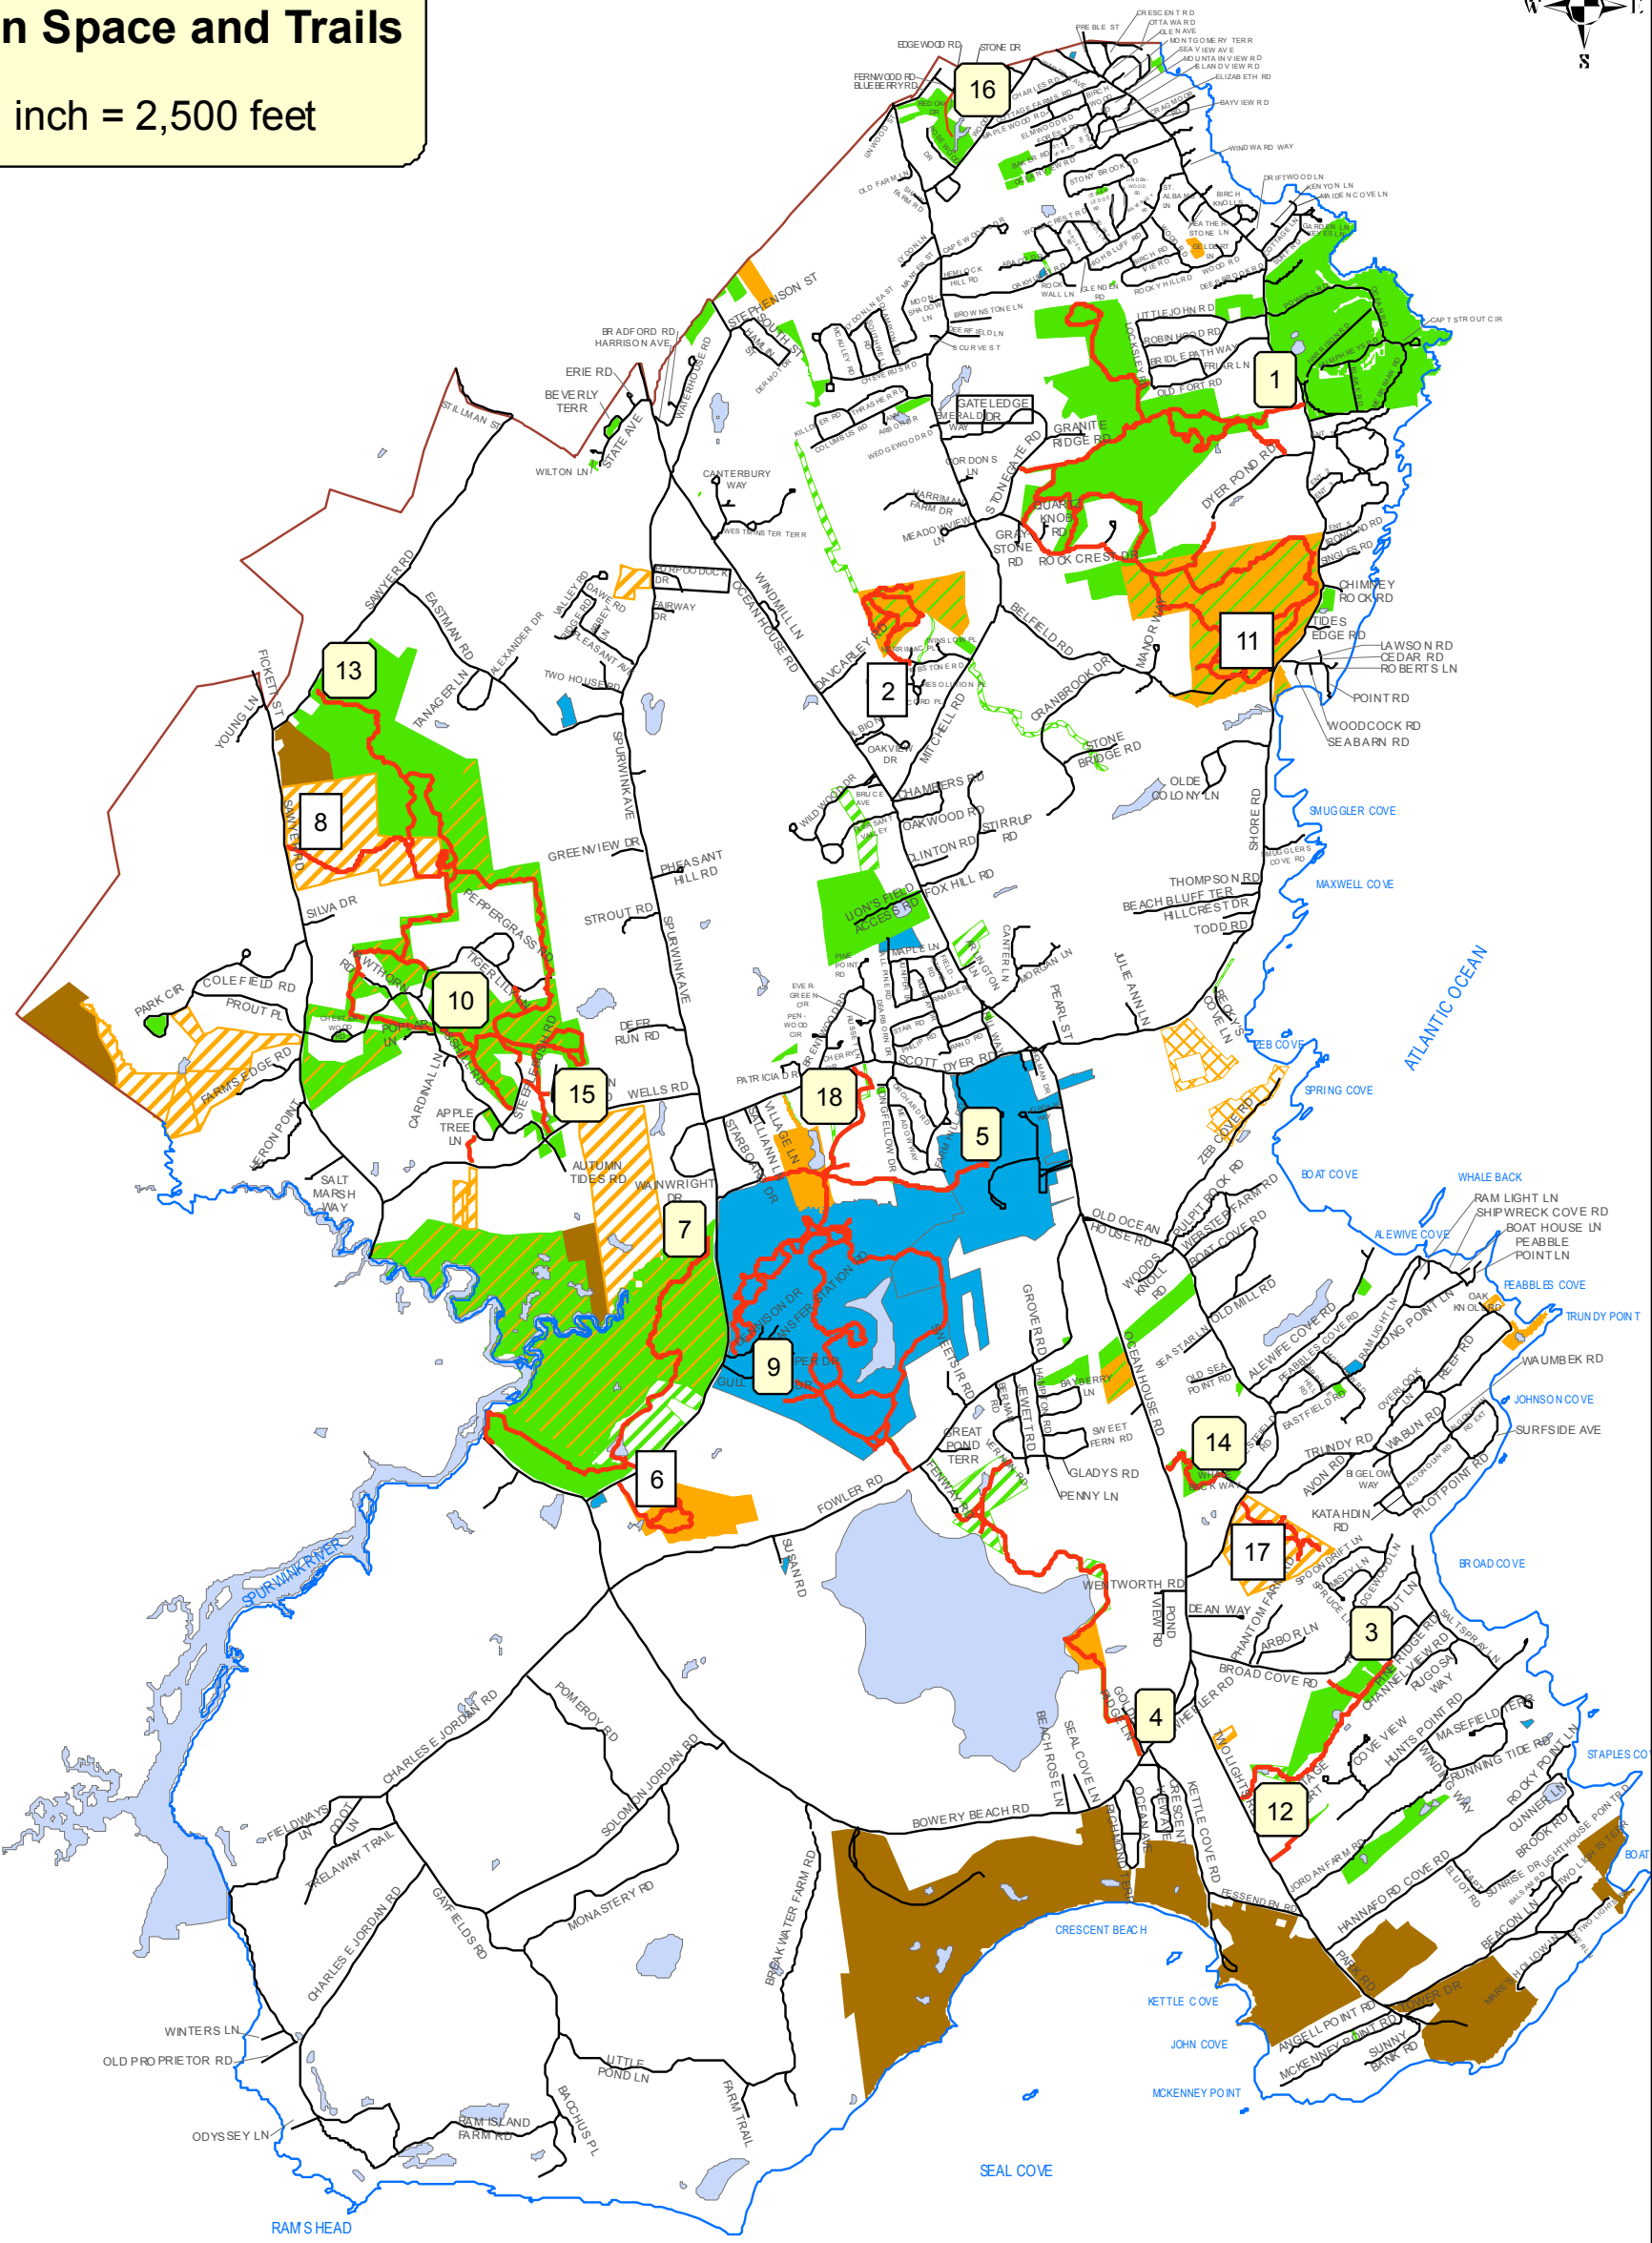

Town of Cape Elizabeth Open Space and Trails

1 inch = 2,500 feet

Legend

- | | | |
|---|--------|---|
|  | Trails | Public Open Space |
|  | | Town Owned Easement |
|  | | Town Owned Easement/No Public Access |
|  | | Town Owned Open Space |
|  | | Town Owned Open Space/Land Trust Easement |
|  | | Land Trust Easement |
|  | | Land Trust Easement/No Public Access |
|  | | Land Trust Owned Land |
|  | | Land Trust Owned Land/Town Easement |
|  | | Other Town Owned |
|  | | State and Federal Land |

Prepared by the Planning Office 8/9/2011